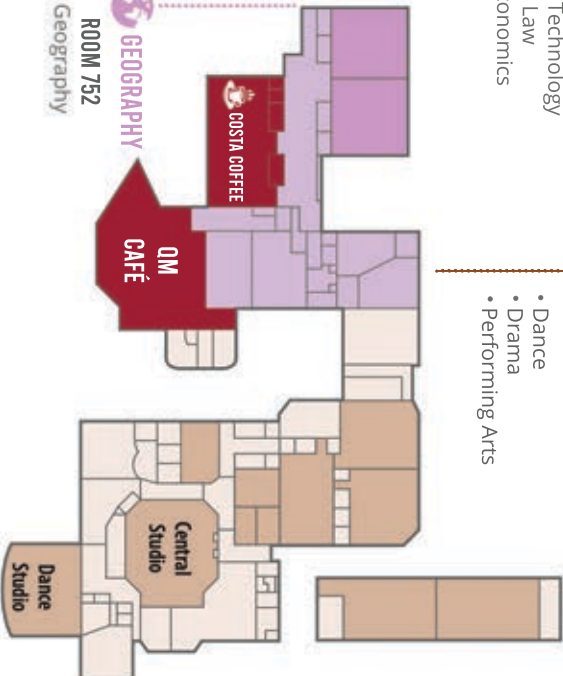

Queen Mary's College

THE ALLEN BUILDING

ROOMS 661 - 696

- Art, Craft & Design
- Fine Art • Film
- Graphics • Media
- Photography
- Textiles • TV Studio

THE CHARLES

BUTLER BUILDING

ROOMS 7001 - 7105

- Music • Music Technology
- Criminology • Law
- Sociology • Economics

CENTRAL STUDIO & PERFORMING ARTS

ROOMS 880 - 964

- Dance
- Drama
- Performing Arts

SPECTRUM

ROOMS 3000 - 3225

- Business
- English
- Foundation Learning
- History
- Languages
- Philosophy, Religion & Ethics
- Politics
- Refreshments
- Science
- Health & Social Care and Childcare

MAIN BLOCK

ROOMS 540 - 559

- Help Desk
- Psychology
- Computer Science & IT
- QM Hall (*Principal Talks*)
- The Street
- The Library

ROOMS 510 - 539

LIBRARY

ROOMS 460 - 494

SHRUBBERY

ROOMS 8000 - 8014

- Additional Support

MATHS

ROOMS 601 - 620

- Park & Ride Meeting Point

ROOMS 495 - 499

ROOMS 125 - 133

Queen Mary's Hall

ROOMS 411 - 429