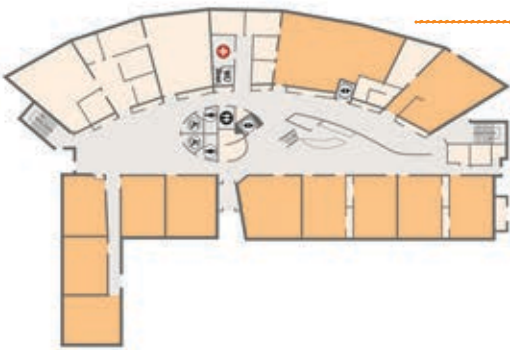

CENTRAL STUDIO & PERFORMING ARTS

ROOMS 880 - 964

- Dance
- Drama
- Performing Arts

SPECTRUM

ROOMS 3000 - 3225

- Business
- English
- Foundation Learning
- History
- Languages
- Philosophy, Religion & Ethics
- Politics
- Refreshments
- Science
- Health & Social Care and Childcare

MAIN BLOCK

ROOMS 540 - 559

- Help Desk
- Psychology
- Computer Science & IT
- QM Hall (*Principal Talks*)
- The Street
- The Library

ROOMS 510 - 539

LIBRARY

ROOMS 460 - 494

SHRUBBERY

ROOMS 8000 - 8014

- Additional Support

MATHS

ROOMS 601 - 620

- Park & Ride Meeting Point

ROOMS 495 - 499

ROOMS 125 - 133

Queen Mary's Hall

ROOMS 411 - 429